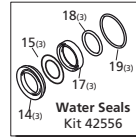

PARTS BREAKDOWN

HOT WATER PRESSURE WASHER

MODEL:HW4214VA

PUMP
85.129.042H

Repair Kits

Pos	Code	Description	Qty	Pos	Code	Description	Qty	Legend		
	960090	Valve Cap	(478 in/lbs) 6	34	3200220	Screw TCEI 6x16	(71 in/lbs) 4	For ○	For ●	For ◆
	960850	Valve Cap SST	(478 in/lbs) 6	35	820510	O-Ring ø 10.82x1.78	1	For ○	For ●	For ◆
	9600909	Valve Cap - threaded 1/4" brass	(478 in/lbs) 6	36	880581	Plug 1/4" G	(133 in/lbs) 1	For ■		
	9608507	Valve Cap - threaded 1/4" SST	(478 in/lbs) 6	37	1200430	Screw M 6x16	(92 in/lbs) 4			
2	960160	O-Ring ø 17.86x2.62	6	38	3200070	Cover	1			
3	889052	Complete valve	6	40	3220080	Oil indicator	1			
4	800860	Screw M 8x55	(225 in/lbs) 8	41	3200090	Disc	1			
5	1381850	Washer	8	42	650560	O-Ring ø 56.82x2.62	1			
6	3220090	Head	1	43	200390	Snap ring	1			
7	180101	O-Ring ø 17.5x2	1	44	1981210	Bearing	1			
8	820361	Plug 1/2" G	(354 in/lbs) 1	45	3200210	Base	2			
9	740290	O-Ring ø 14x1.78	1	46	1322640	Washer	4			
10	1980740	Plug 3/8" G	(221 in/lbs) 1	47	850250	Screw M 8x12	4			
11	880581	Plug 1/4" G	(133 in/lbs) 1	53	880830	O-Ring ø 15.54x2.62	6			
12	820510	O-Ring ø 10.82x1.78	1	54	1080550	Ring	3			
13	2760220	Ring	3	56	3220780	O-Ring ø 61.8x0.5	1			
14	1342761	Gasket	3	60	1260770	Circlip	1			
15	3200680	Ring	3	61	3220240	Crankshaft - Hollow Shaft	◆ 1			
16	3220150	Piston guide	3	62	3220450	Crankshaft - Hollow Shaft	● 1			
17	3200690	Gasket	3	63	3220460	Crankshaft - Hollow Shaft	○ 1			
18	3200700	Ring	3	62	820440	Grub screw M 6x6	1			
19	770260	O-Ring ø 23.52x1.78	3	63	3220260	Bearing	1			
20	3220140	Piston guide	3	64	3220430	O-Ring ø 56.87x1.78	1			
21	1260110	Nut M 8	(106 in/lbs) 3	65	3220270	Oil Seal	1			
22	1260100	Washer	3	66	780060	Screw M 6x25	(92 in/lbs) 4			
23	1780070	Piston	3	68	32202650-1	Flange assembly	1			
24	1260091	Spacer	3	69	3220250	Flange	1			
25	1260460	Ring	3	70	780330	Screw M 6x20	(92 in/lbs) 4			
26	3220010	Pump body	1	71	42638	Complete head assembly	◆●○ 1			
27	880130	Plug	(44 in/lbs) 1	71	3229203	Complete head assembly	■ 1			
28	480480	O-Ring ø 4.48x1.78	3		AR64516	Oil	2			
29	3220060	Piston	3			OIL CAPACITY - 13.35 oz				
30	3220070	Conrod pin	3							
31	3220040	Conrod	3							
32	651540	O-Ring ø 107.62x2.62	1							
33	3220030	Rear cover	1							