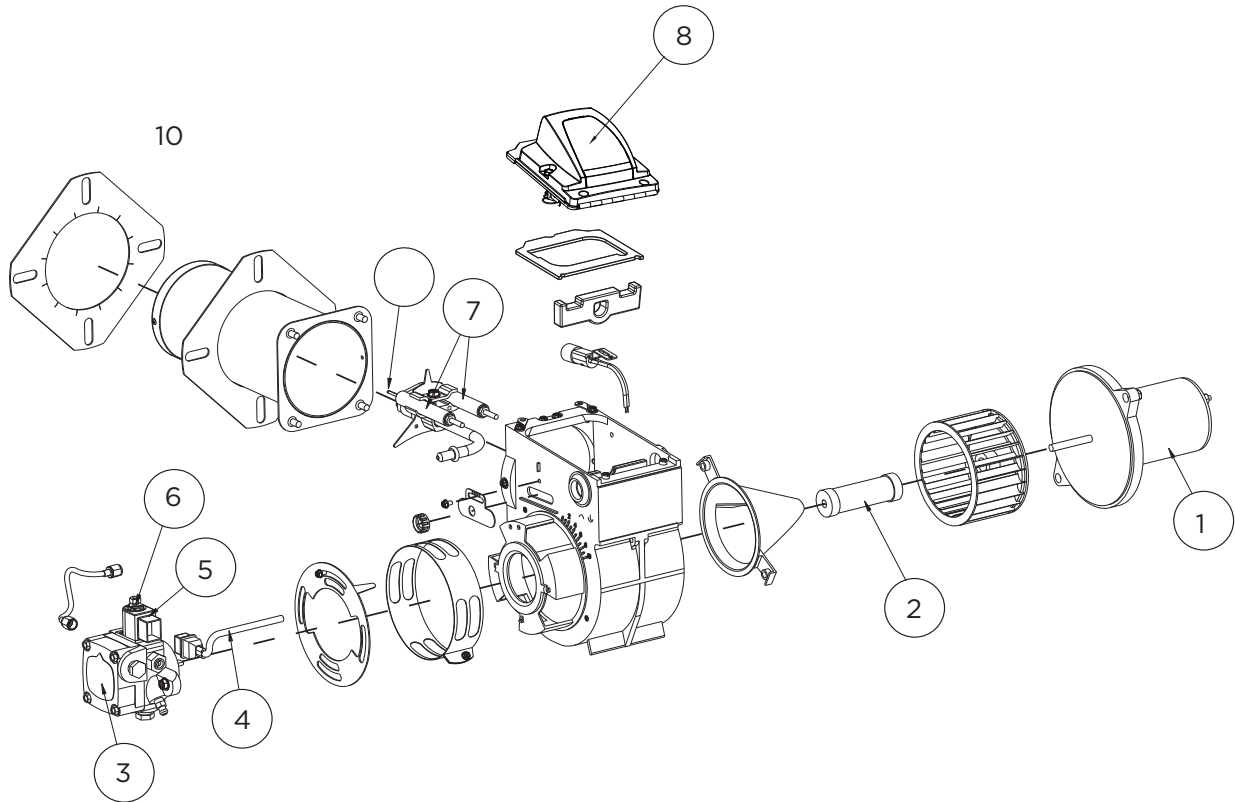

WHEEL, FOOT, AND HANDLE KIT

PARTS BREAKDOWN

HOT WATER PRESSURE WASHER

MODEL:HW4214VA

ITEM	PART NUMBER	DESCRIPTION	QTY.
1	Not for Resale	Vanguard 400 Engine	1
2	59.000.000	Hot Water Coil Assy, 4 GPM	1
3	85.601.043	10 Gallon Fuel Tank	1
4	85.603.000	Battery	1
5	59.000.001	Burner Assy With Fuel Pump (Beckett, ADC-12V)	1
6	85.129.042H	Pump Assembly, AR RRV4G42D-F24	1
7	42.005.053	Battery Box	1
8	85.604.104	Brake Assembly	1
9	59.000.101	Safety Pressure Rupture Disc	1
10	85.300.082	Pressure Switch, 1/4" MNPT	1
11	85.660.050F	Wheel, 13" Flat Free	4
12	85.300.108S	Quick-Connect Coupler, 3/8" MNPT	1
13	AL607	Unloader, VRT3 4500 PSI	1
14	85.400.071	Thermostat (Temp Control)	1
15	59.000.116	Insulation, Bottom	1
	59.000.117	Insulation, Top	1
16	59.000.104	Fuel Filter	1
17	59.000.123	Fuel Cap	1
18	806-109	Tachometer	1
19	59.000.103	Toggle Switch	1
N/S	59.000.102	Low Voltage Inhibitor (LVI)	1
N/S	59.000.104	Diesel inline fuel filter	1

PARTS BREAKDOWN

HOT WATER PRESSURE WASHER

MODEL:HW4214VA

ADC BECKETT BURNER

59.000.001

ITEM #.	PART #.	DESCRIPTION
1	59.110.004	BLOWER MOTOR
2	59.110.005	SHAFT COUPLING
3	59.110.000	FUEL PUMP
4, 5, 6	59.110.001	FUEL SOLENOID
7	59.110.002	ELECTRODE ASSEMBLY
8	59.110.003	IGNITER
9	59.000.002	FUEL NOZZLE
10	59.110.017	GASKET