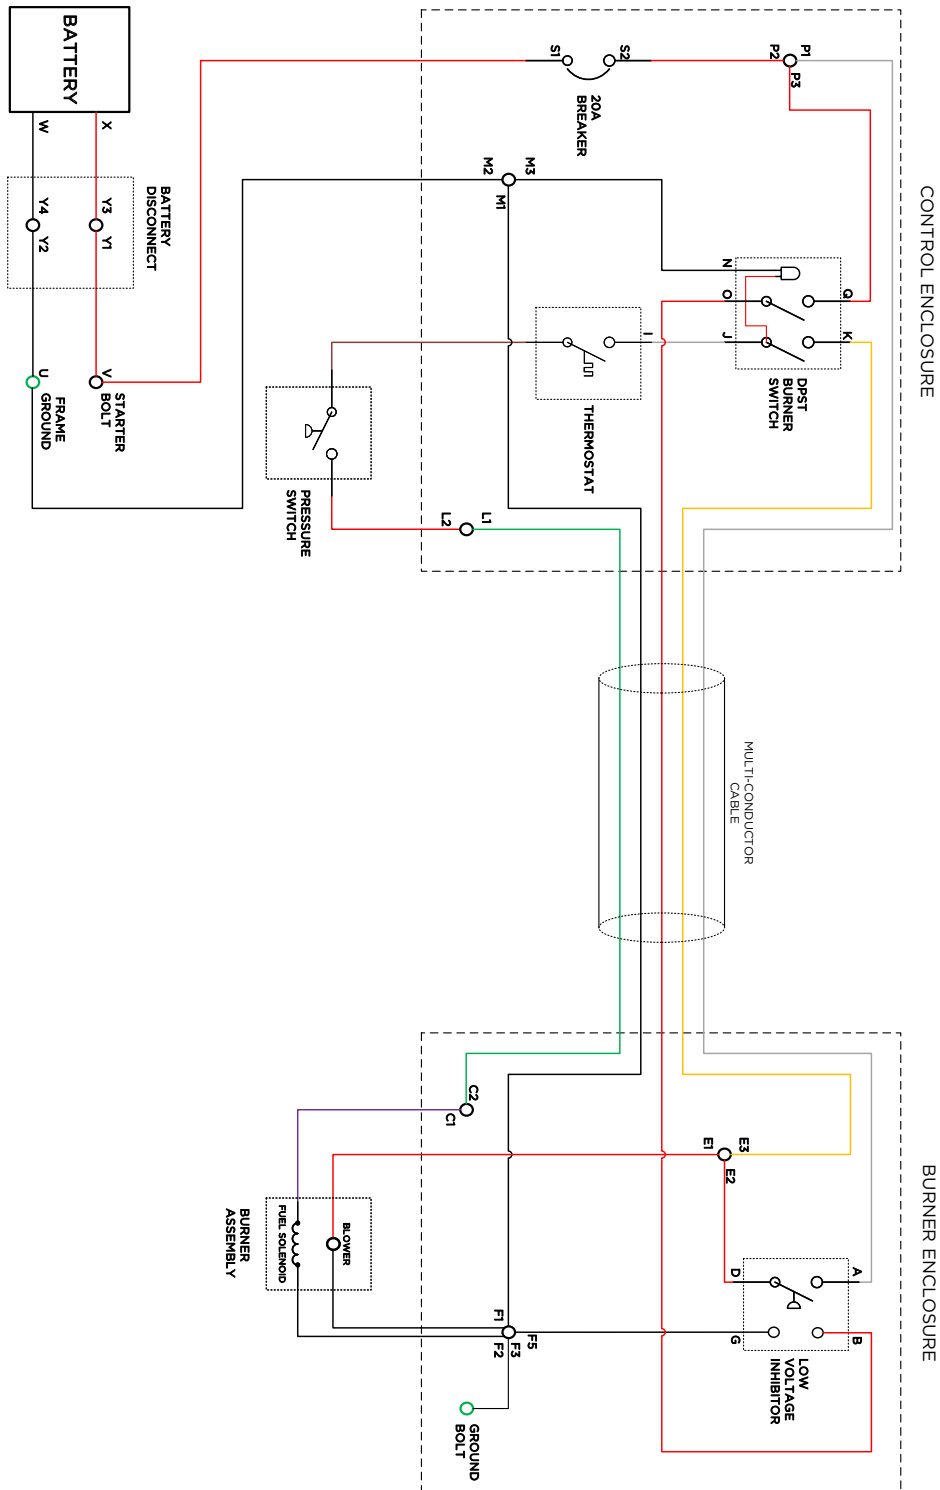

WIRING DIAGRAM