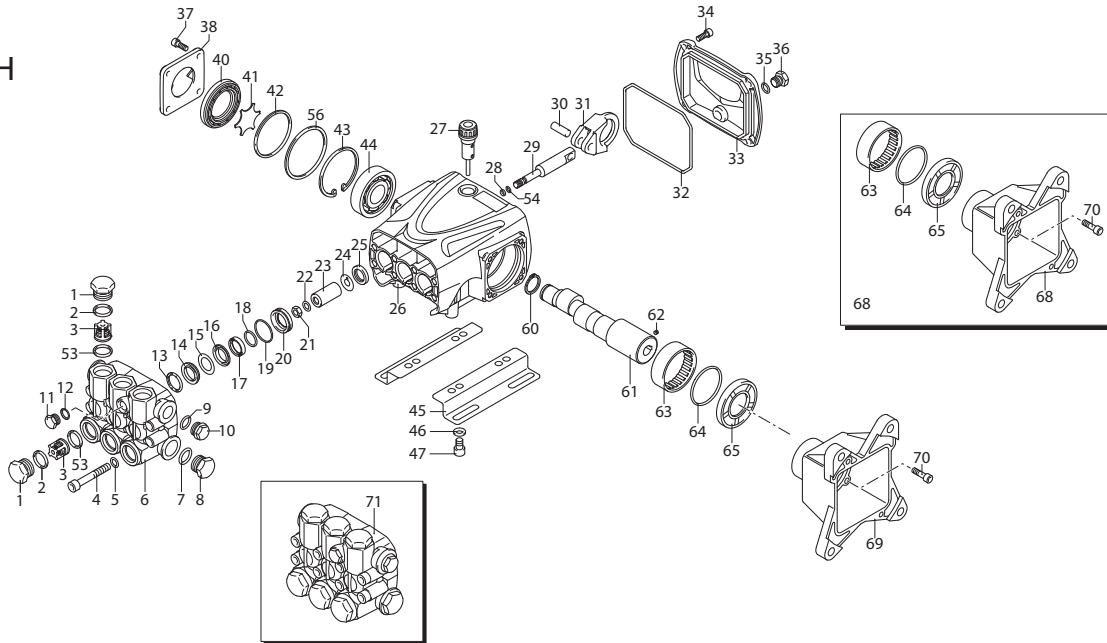

PARTS BREAKDOWN

HOT WATER PRESSURE WASHER

MODEL:HW4214VA

PUMP
85.129.042H

Repair Kits

Pos	Code	Description	Qty	Pos	Code	Description	Qty	Legend		
	960090	Valve Cap	(478 in/lbs) 6	34	3200220	Screw TCEI 6x16	(71 in/lbs) 4	For ○	For ●	For ◆
	960850	Valve Cap SST	(478 in/lbs) 6	35	820510	O-Ring ø 10.82x1.78	1	For ○	For ●	For ◆
	9600909	Valve Cap - threaded 1/4" brass	(478 in/lbs) 6	36	880581	Plug 1/4" G	(133 in/lbs) 1	For ■		
	9608507	Valve Cap - threaded 1/4" SST	(478 in/lbs) 6	37	1200430	Screw M 6x16	(92 in/lbs) 4			
2	960160	O-Ring ø 17.86x2.62	6	38	3200070	Cover	1			
3	889052	Complete valve	6	40	3220080	Oil indicator	1			
4	800860	Screw M 8x55	(225 in/lbs) 8	41	3200090	Disc	1			
5	1381850	Washer	8	42	650560	O-Ring ø 56.82x2.62	1			
6	3220090	Head	1	43	200390	Snap ring	1			
7	180101	O-Ring ø 17.5x2	1	44	1981210	Bearing	1			
8	820361	Plug 1/2" G	(354 in/lbs) 1	45	3200210	Base	2			
9	740290	O-Ring ø 14x1.78	1	46	1322640	Washer	4			
10	1980740	Plug 3/8" G	(221 in/lbs) 1	47	850250	Screw M 8x12	4			
11	880581	Plug 1/4" G	(133 in/lbs) 1	53	880830	O-Ring ø 15.54x2.62	6			
12	820510	O-Ring ø 10.82x1.78	1	54	1080550	Ring	3			
13	2760220	Ring	3	56	3220780	O-Ring ø 61.8x0.5	1			
14	1342761	Gasket	3	60	1260770	Circlip	1			
15	3200680	Ring	3	61	3220240	Crankshaft - Hollow Shaft	◆ 1			
16	3220150	Piston guide	3	62	3220450	Crankshaft - Hollow Shaft	● 1			
17	3200690	Gasket	3	63	3220460	Crankshaft - Hollow Shaft	○ 1			
18	3200700	Ring	3	62	820440	Grub screw M 6x6	1			
19	770260	O-Ring ø 23.52x1.78	3	63	3220260	Bearing	1			
20	3220140	Piston guide	3	64	3220430	O-Ring ø 56.87x1.78	1			
21	1260110	Nut M 8	(106 in/lbs) 3	65	3220270	Oil Seal	1			
22	1260100	Washer	3	66	780060	Screw M 6x25	(92 in/lbs) 4			
23	1780070	Piston	3	68	32202650-1	Flange assembly	1			
24	1260091	Spacer	3	69	3220250	Flange	1			
25	1260460	Ring	3	70	780330	Screw M 6x20	(92 in/lbs) 4			
26	3220010	Pump body	1	71	42638	Complete head assembly	◆●○ 1			
27	880130	Plug	(44 in/lbs) 1	71	3229203	Complete head assembly	■ 1			
28	480480	O-Ring ø 4.48x1.78	3		AR64516	Oil	2			
29	3220060	Piston	3			OIL CAPACITY - 13.35 oz				
30	3220070	Conrod pin	3							
31	3220040	Conrod	3							
32	651540	O-Ring ø 107.62x2.62	1							
33	3220030	Rear cover	1