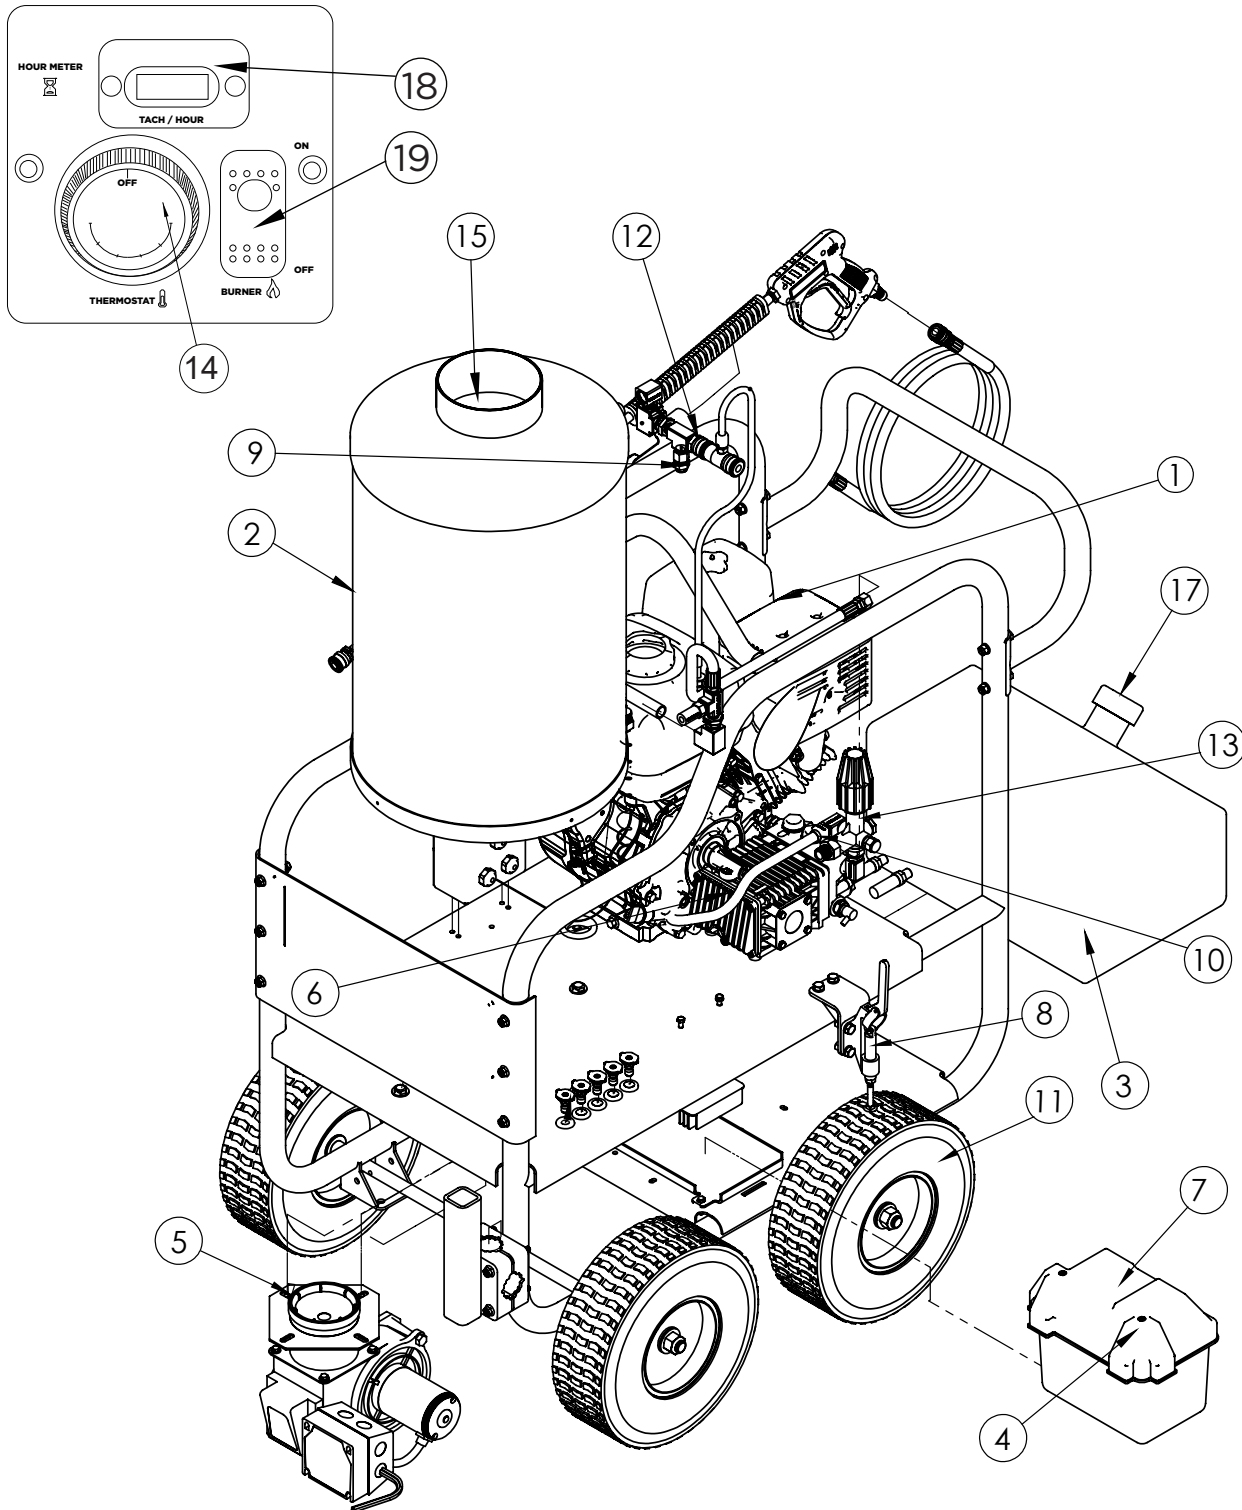

PARTS BREAKDOWN

HOT WATER PRESSURE WASHER

MODEL:HW4214VA

BEPOWEREQUIPMENT

.COM

PARTS BREAKDOWN

HOT WATER PRESSURE WASHER

MODEL:HW4214VA

WHEEL, FOOT, AND HANDLE KIT

PARTS BREAKDOWN

HOT WATER PRESSURE WASHER

MODEL:HW4214VA

ITEM	PART NUMBER	DESCRIPTION	QTY.
1	Not for Resale	Vanguard 400 Engine	1
2	59.000.000	Hot Water Coil Assy, 4 GPM	1
3	85.601.043	10 Gallon Fuel Tank	1
4	85.603.000	Battery	1
5	59.000.001	Burner Assy With Fuel Pump (Beckett, ADC-12V)	1
6	85.129.042H	Pump Assembly, AR RRV4G42D-F24	1
7	42.005.053	Battery Box	1
8	85.604.104	Brake Assembly	1
9	59.000.101	Safety Pressure Rupture Disc	1
10	85.300.082	Pressure Switch, 1/4" MNPT	1
11	85.660.050F	Wheel, 13" Flat Free	4
12	85.300.108S	Quick-Connect Coupler, 3/8" MNPT	1
13	AL607	Unloader, VRT3 4500 PSI	1
14	85.400.071	Thermostat (Temp Control)	1
15	59.000.116	Insulation, Bottom	1
	59.000.117	Insulation, Top	1
16	59.000.104	Fuel Filter	1
17	59.000.123	Fuel Cap	1
18	806-109	Tachometer	1
19	59.000.103	Toggle Switch	1
N/S	59.000.102	Low Voltage Inhibitor (LVI)	1
N/S	59.000.104	Diesel inline fuel filter	1

ACCESSORIES			
N/S	85.238.251	50' x 3/8" Double wire braided rubber hose	1
N/S	85.202.109	Hot water rated gun, 5000 PSI	1
N/S	85.202.026	36" Insulated wand	1
N/S	85.210.040H	Spray nozzle set: 0°, 15°, 40°, Soaper	1

PARTS BREAKDOWN

HOT WATER PRESSURE WASHER

MODEL:HW4214VA

ADC BECKETT BURNER

59.000.001

ITEM #.	PART #.	DESCRIPTION
1	59.110.004	BLOWER MOTOR
2	59.110.005	SHAFT COUPLING
3	59.110.000	FUEL PUMP
4, 5, 6	59.110.001	FUEL SOLENOID
7	59.110.002	ELECTRODE ASSEMBLY
8	59.110.003	IGNITER
9	59.000.002	FUEL NOZZLE
10	59.110.017	GASKET